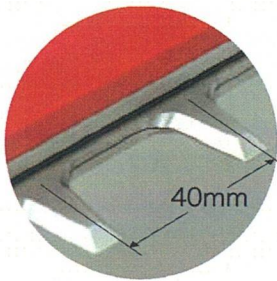

# Hedge Trimmer for Professionals SKDD750

with KAWASAKI TJ23V

**Ideal Tooth  
Pitch : 40mm**

**Long Lasting  
Sharpness**

MODEL NAME		SKDD750
Handle Type		Rotable
Cutting Length		mm 713
Tooth Pitch		mm 40
Engine	Brand	KAWASAKI
	Model	TJ23V
	Displacement	cm <sup>3</sup> 22.5
	Engine Power	kw(HP) 0.63(0.84) /8000rpm
	Fuel	Gasoline/Oil Mix. 50:1
Dry Weight		kgs 5.8
Dimensions		mm 1238 x265 x220
Packing Box Gross weight		kgs 7.9
Paking Box measurement		mm 1250 x280 x300