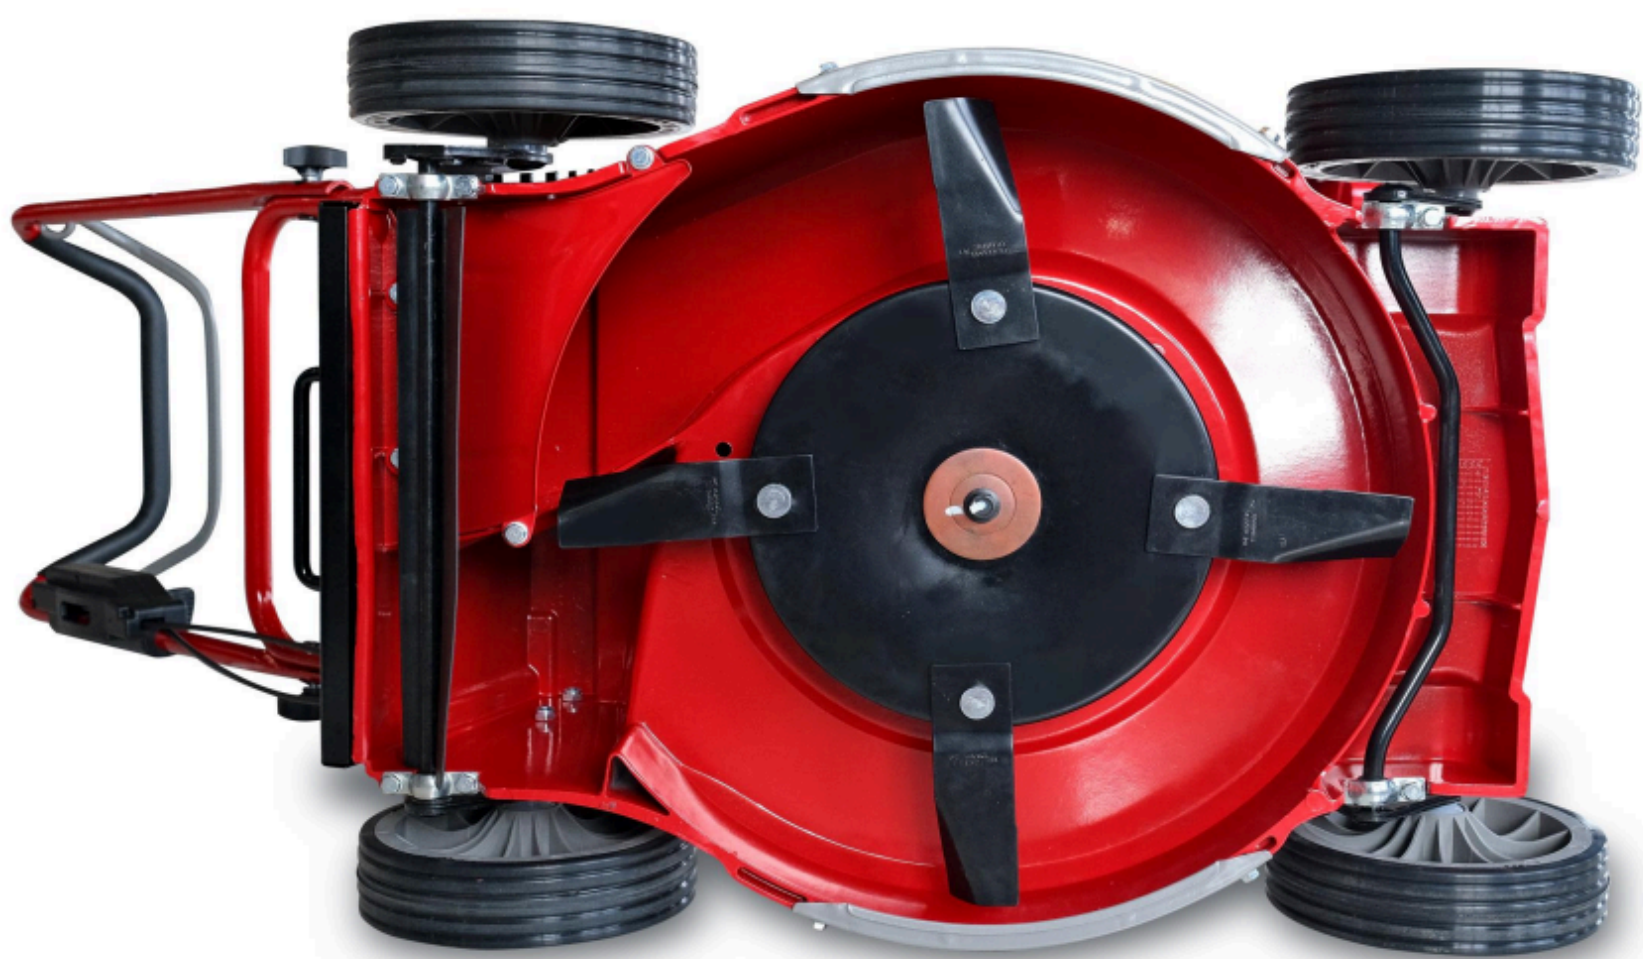

WEIBANG

Perfection is our passion

**WEIBANG INC 7900 DURAND AVE BLDG 9 STURTEVANT WI 53177
UNITED STATES**

WB486HK AL-B

Deck	: Diecast Aluminum
Engine	: Kawasaki FJ 180V
Nominal Power	: 3.45 kW
Cutting Width	: 19"(480mm)
No of Blades	: 4
Max blade RPM	: 2800 /min
Grasscatcher capacity	: 60 l
Cutting Height adjustments	: 7 height adjustment
Cutting Height	: 20-75mm
Fuel Tank	: 1.6l
Net weight	: 44.9 kg

HIGH-PERFORMANCE 4
FLAIL BLADES
PROTECT ENGINE
SPINDLE FROM
DAMAGE DURING OVER
LOAD

EQUIPPED WITH DELUXE 60L GRASS CATCHER

ADJUSTABLE HANDLE
BAR WITH 2 HEIGHT
POSITIONS